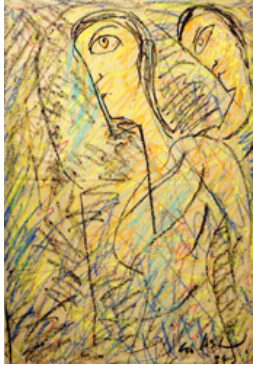

Gobardhan Ash - An early modern | 11 October to 8 November 2025 | At Galerie 88 -- [Exhibits in-PDF](#)

**Gobardhan Ash**  
'Companion - I, 1994'  
Pastel on Paper  
26 X 18 in.  
ID:- GA-001

**Gobardhan Ash**  
'Compassion, 1994'  
Pastel on Paper  
18.5 X 26 in.  
ID:- GA-002

**Gobardhan Ash**  
'Devotion, 1993'  
Gouache on Paper  
22 X 29.6 in.  
ID:- GA-003

**Gobardhan Ash**  
'Wonder, 1993'  
Gouache on Paper  
22 X 29.6 in.  
ID:- GA-004

**Gobardhan Ash**  
'Gokuli, 1994'  
Gouache on Paper  
21.6 x 29.4 in  
ID:- GA-005

**Gobardhan Ash**  
'Night Gossip, 1993'  
Gouache on Paper  
17.5 X 22.6 in.  
ID:- GA-006

**Gobardhan Ash**  
'Proletariat, 1994'  
Brush Work on Paper  
25.7 X 29.2 in.  
ID:- GA-007

**Gobardhan Ash**  
'Want, 1994'  
Brush Work on Paper  
25.6 X 29.5 in.  
ID:- GA-008