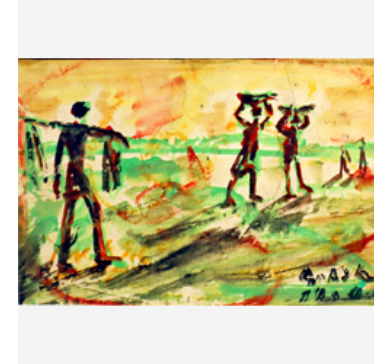

**Gobardhan Ash**  
'Untitled, 25.05.91'  
Gouache on Paper  
14.4 X 9.5 in.  
ID:- GA-054

**Gobardhan Ash**  
'Beduin, 18.04.84'  
Gouache on Paper  
7 x 11 in  
ID:- GA-055

**Gobardhan Ash**  
'Non Descriptive, 1981'  
Gouache on Paper  
11 X 7.5 in.  
ID:- GA-056

**Gobardhan Ash**  
'Farmers, 28.03.85'  
Gouache on Paper  
8.5 X 11.5 in.  
ID:- GA-057

**Gobardhan Ash**  
'River Saraswati - II, 06.09.94'  
Brush Work on Paper  
13.2 X 30.5 in.  
ID:- GA-058

**Gobardhan Ash**  
'River Saraswati - IV, 06.09.94'  
Brush Work on Paper  
11.6 X 30.5 in.  
ID:- GA-059

**Gobardhan Ash**  
'Cow of Mathura, 29.08.94'  
Brush Work on Paper  
12.6 X 30 in.  
ID:- GA-060

**Gobardhan Ash**  
'On Padma, 1977'  
Watercolour on Paper  
14.5 x 10 in.  
ID:- GA-061

**Gobardhan Ash**  
'Cultivation , 06.12.1981'  
Gouache on Paper  
9 x 13 in.  
ID:- GA-062