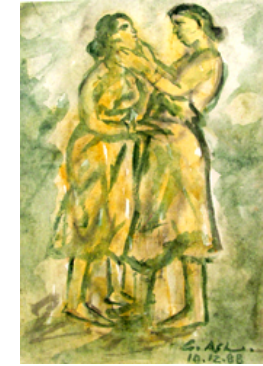

Gobardhan Ash
'Adar, 10.12.1988'
Gouache on Paper
11 x 7.5 in
ID:- GA-099